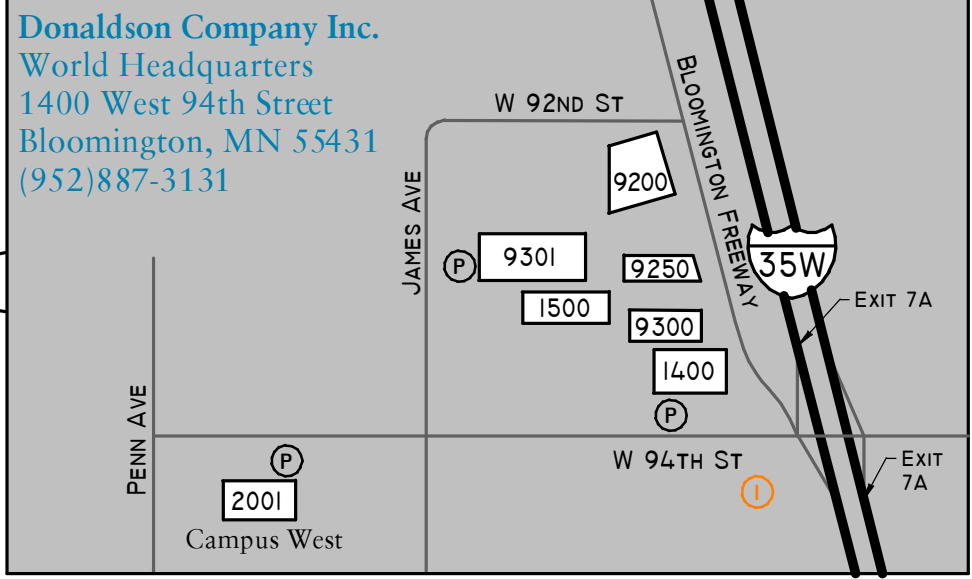

Accommodations

1. Holiday Inn Airport I-35
1201 94th St - 952-884-8211
2. Homewood Suites
2261 Killebrew Dr - 952-854-0900
3. Country Inn & Suites
2221 Killebrew Dr - 952-854-5555
4. Grand Lodge
1700 E American Blvd - 952-854-8700
5. Embassy Suites
2800 American Blvd - 952-884-4811
6. Park Plaza Hotel
4460 W 78th St - 952-831-3131
7. Staybridge Suites
5150 American Blvd West - 952-831-7900
8. Crown Plaza Airport West
5401 Green Valley Dr - 952-831-8000
9. Sheraton Bloomington
7800 Normandale Blvd - 952-835-7800
10. Sofitel Minneapolis
5601 W 78th St - 952-835-1900

Donaldson Company Inc.
World Headquarters
 1400 West 94th Street
 Bloomington, MN 55431
 (952)887-3131